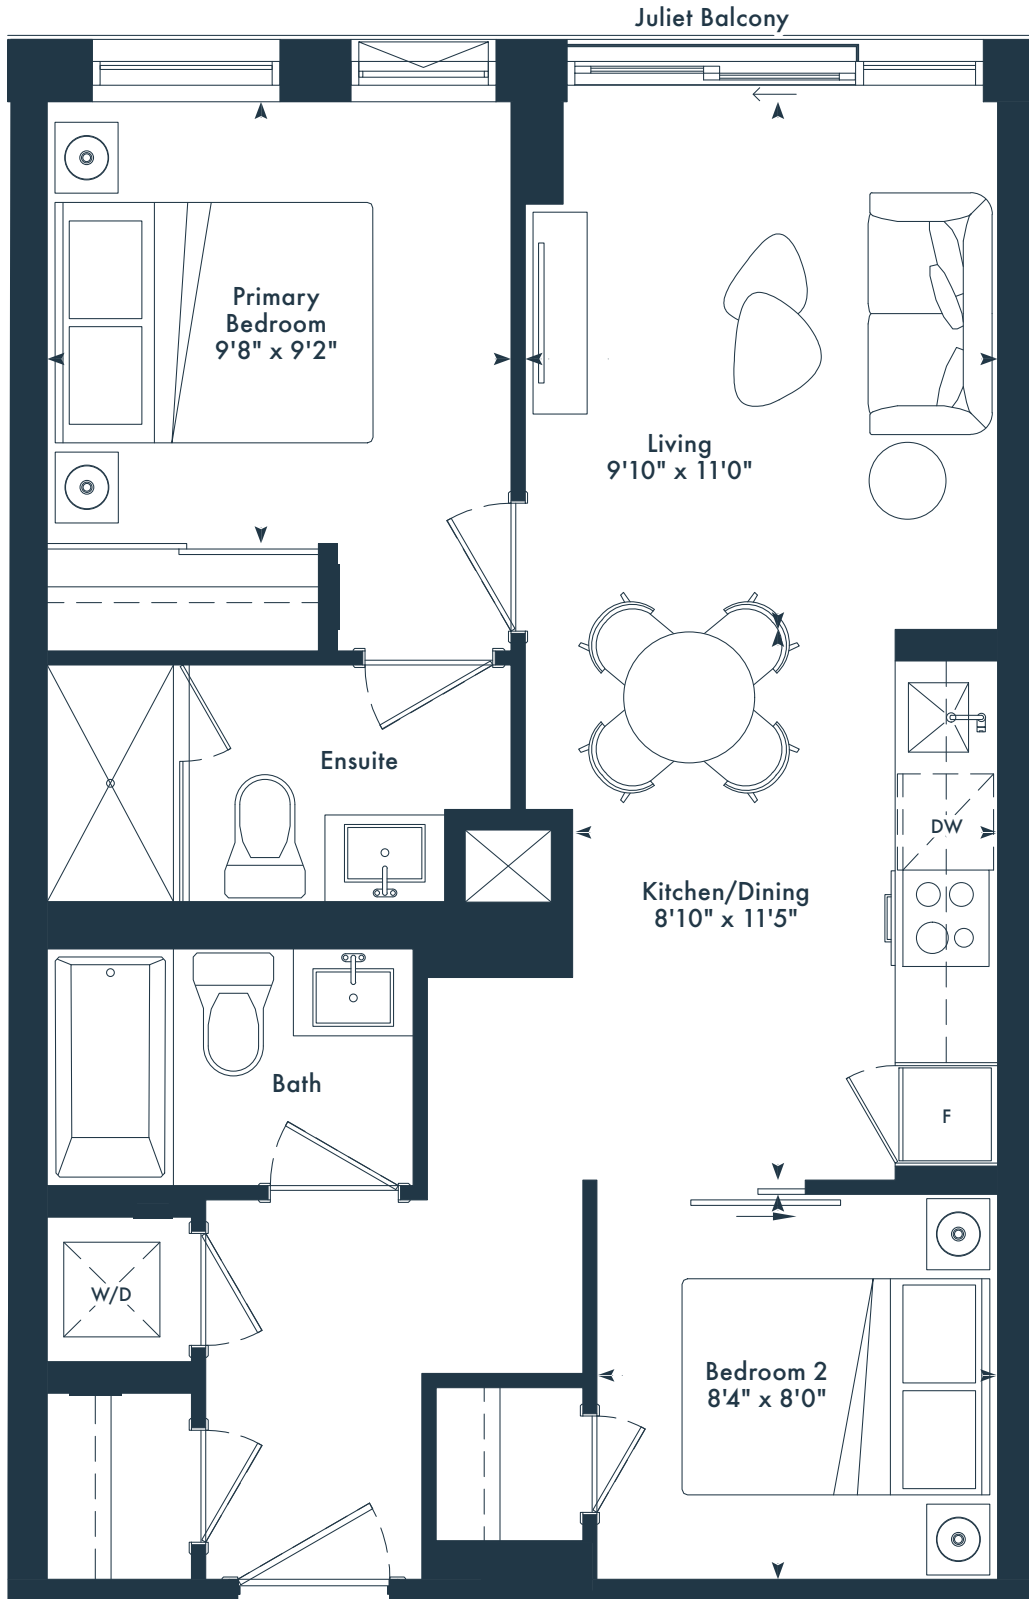

ON THE QUEENSWAY

4TH FLOOR

5TH-6TH FLOOR

7TH FLOOR

8TH-9TH FLOOR

10TH FLOOR

2K

2 bedroom
2 bath
689 SQ. FT.

JOYA

ON THE QUEENSWAY

8TH-9TH FLOOR

10TH FLOOR

11TH FLOOR

2W

2 bedroom
2 bath
662 SQ. FT.

JOYA

2T

2 bedroom
2 bath
784 SQ. FT.

JOYA

ON THE QUEENSWAY

4TH FLOOR

5TH-6TH FLOOR

7TH FLOOR

8TH-9TH FLOOR

2X

2 bedroom
2 bath
662 SQ. FT.

JOYA

ON THE QUEENSWAY

3RD FLOOR

MARLIN
SPRING
DEVELOPMENTS

Greybrook

All rights reserved. Buildings and views not to scale. Some features and finishes herein are upgrades or are for illustrative purposes only and may not be available. Furniture is displayed for illustration purposes only. Layout does not necessarily reflect the electrical plan for the suite. Suites are sold unfurnished. Balcony, terrace and façade variations may apply, contact a sales representative for further details. Illustrations are artist's concept only. Prices and specifications subject to change without notice. E. & O.E. October, 2023