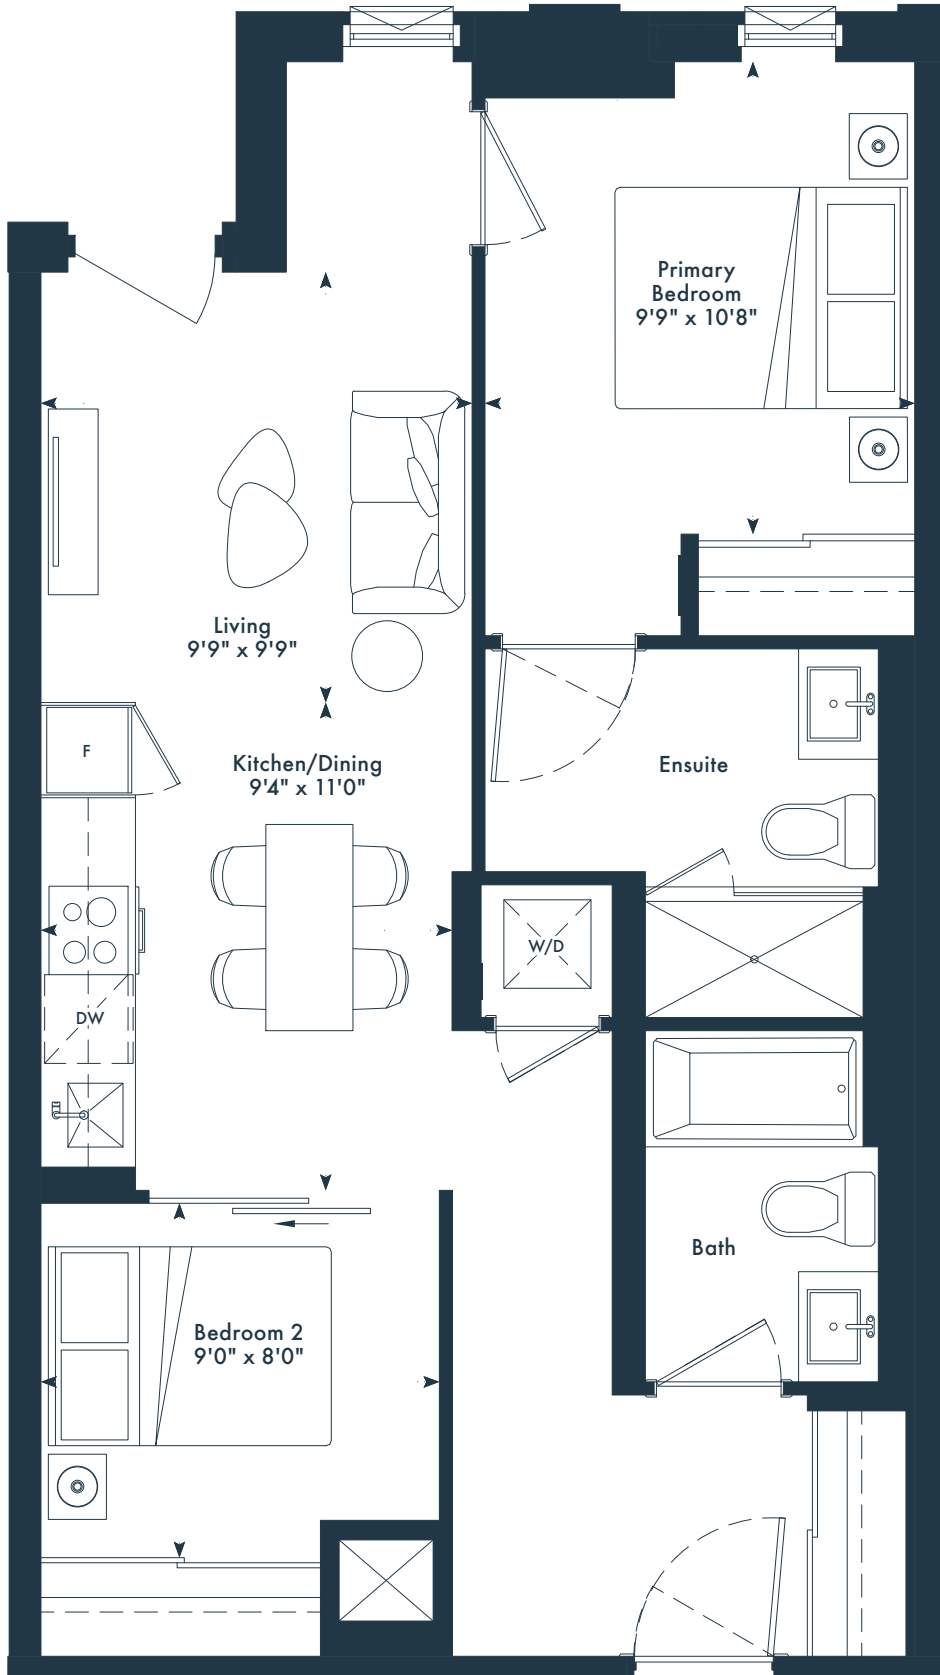

ON THE QUEENSWAY

4TH FLOOR

5TH-6TH FLOOR

7TH FLOOR

8TH-9TH FLOOR

10TH FLOOR

2K

2 bedroom
2 bath
689 SQ. FT.

10TH FLOOR

11TH FLOOR

12TH FLOOR

2Z

2 bedroom
2 bath
739 SQ. FT.

JOYA

ON THE QUEENSWAY

3RD FLOOR

2P

2 bedroom
2 bath
747 SQ. FT.

JOYA

ON THE QUEENSWAY

⊕ GROUND FLOOR

2L

2 bedroom
2 bath
729 SQ. FT.

JOYA

4TH FLOOR

5TH-6TH FLOOR