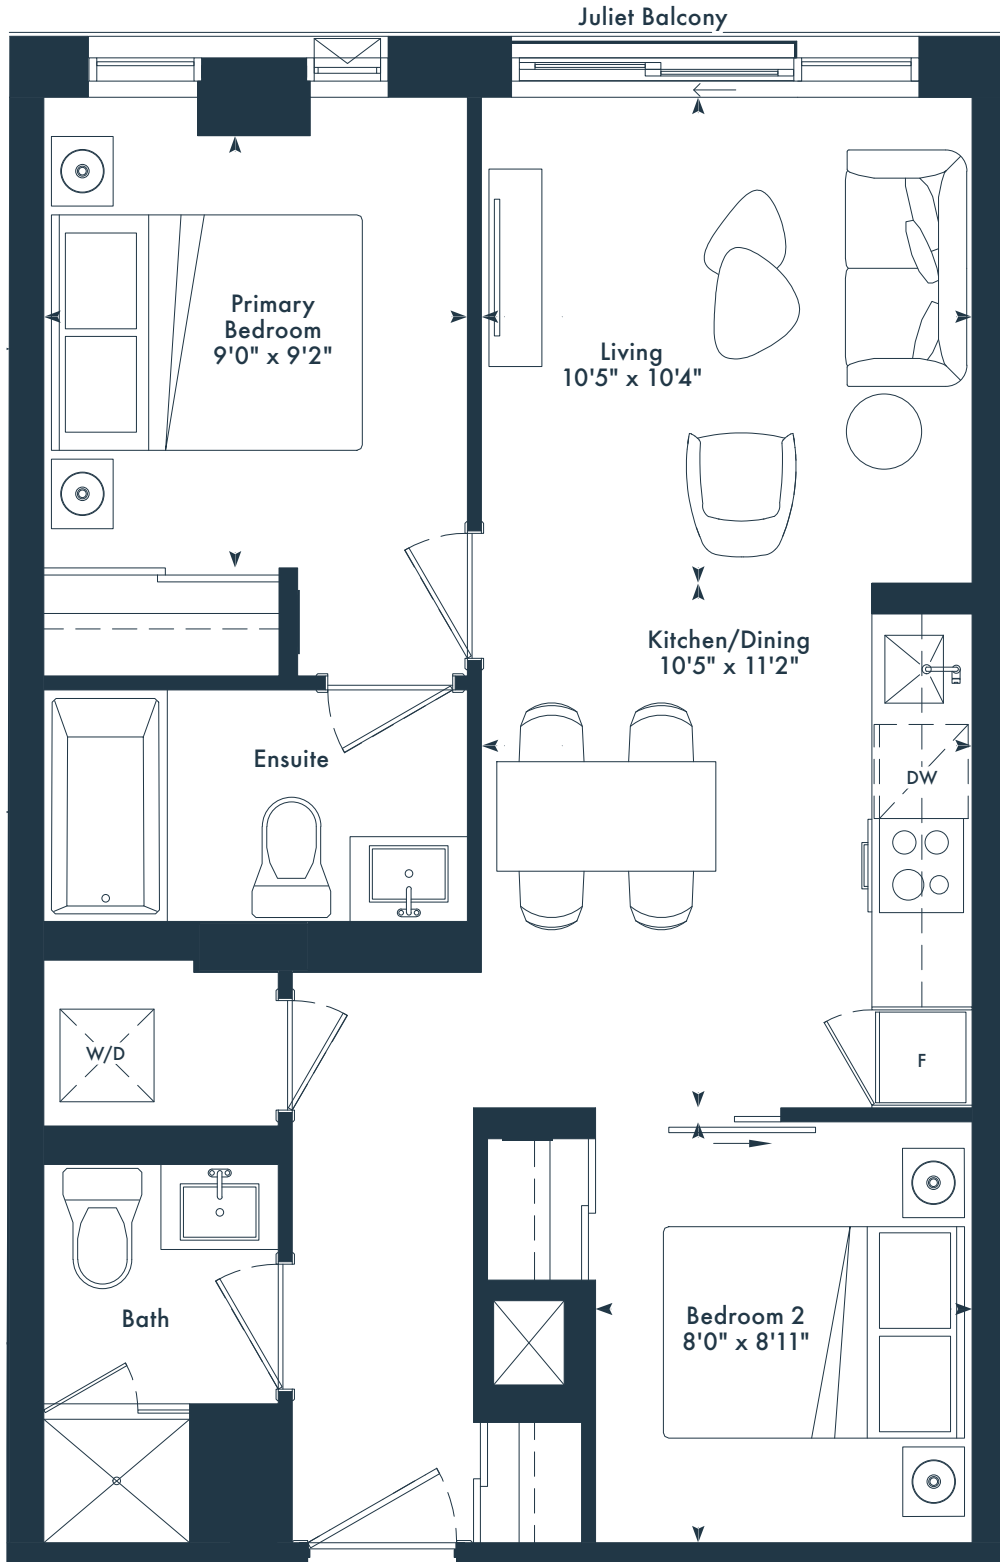

2W

2 bedroom
2 bath
662 SQ. FT.

JOYA

ON THE QUEENSWAY

MARLIN
SPRING
DEVELOPMENTS

Greybrook

All rights reserved. Buildings and views not to scale. Some features and finishes herein are upgrades or are for illustrative purposes only and may not be available. Furniture is displayed for illustration purposes only. Layout does not necessarily reflect the electrical plan for the suite. Suites are sold unfurnished. Balcony, terrace and façade variations may apply, contact a sales representative for further details. Illustrations are artist's concept only. Prices and specifications subject to change without notice. E. & O.E. October, 2023