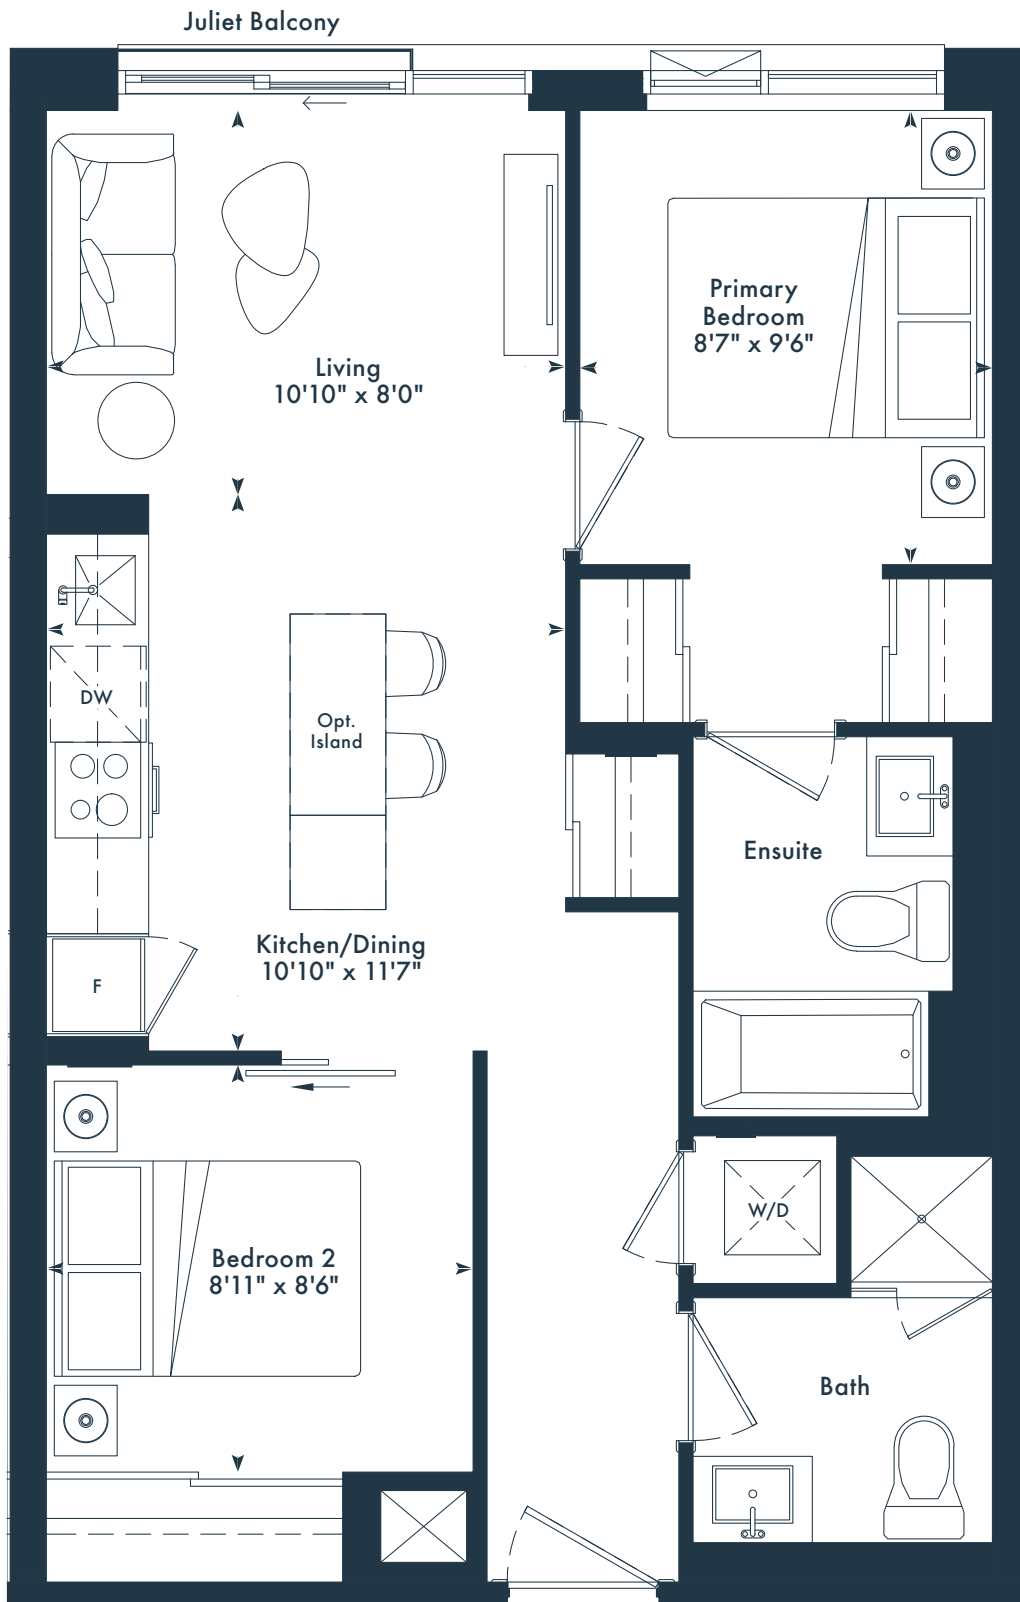

2B

2 bedroom
2 bath
658 SQ. FT.

JOYA

ON THE QUEENSWAY

3RD FLOOR

2F

2 bedroom
2 bath
684 SQ. FT.

JOYA

ON THE QUEENSWAY

4TH FLOOR

5TH-6TH FLOOR

7TH FLOOR

8TH-9TH FLOOR

10TH FLOOR

2K

2 bedroom
2 bath
689 SQ. FT.

JOYA

ON THE QUEENSWAY

8TH-9TH FLOOR

10TH FLOOR

11TH FLOOR

2W

2 bedroom
2 bath
662 SQ. FT.

JOYA

4TH FLOOR

5TH-6TH FLOOR